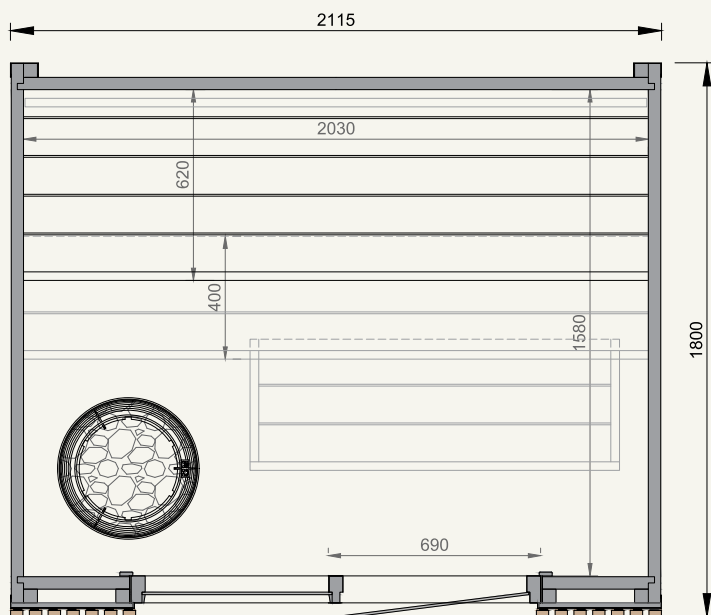

technical information

METRIC

IMPERIAL

Coverage area	3,8 (m²)	40,9 (ft²)
Steam room volume	6,7 (m³)	236,7 (ft³)
External dimensions	W2115xD1800xH2340 (mm)	W83,3"xD70,9"xH92,1" (in)
Internal dimensions	W2030xD1580xH2100 (mm)	W79,9"xD62,2"xH82,7" (in)
Weight	650 (kg)	1433 (lb)
Pallet size	1.20x2.30x1.20 (m)	3.94x7.55x3.94 (ft)

suitable with

Electric heater	✓
Wood burning heater	✓