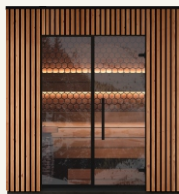

Viva 210

for 3 people