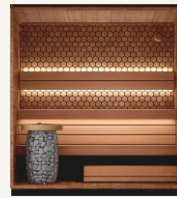

■ interior

Inside, Viva is all about comfort and longevity: 100% Thermowood benches, backrests, ceiling, floor, and walls – chosen for their smooth finish and excellent heat resistance. Optional decorative wall panels let you personalize the space without complicating the build. Warm LED lighting creates a relaxing ambience, and a considered ventilation path ensures steady airflow for an even, satisfying leil.