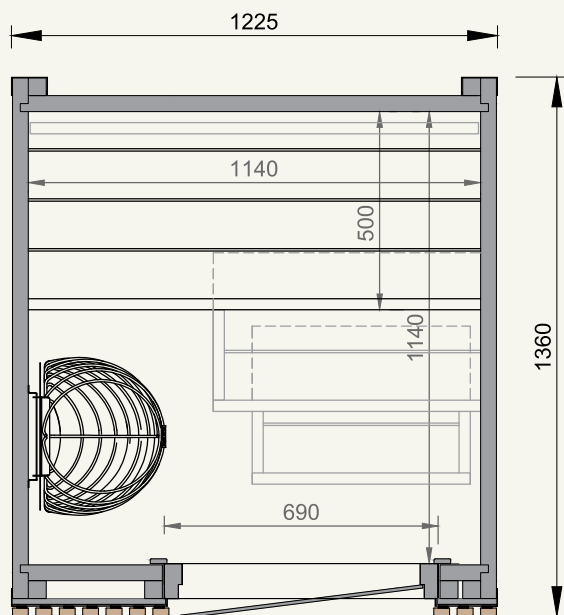

technical information

METRIC

IMPERIAL

Coverage area	1,6 (m²)	17,2 (ft²)
Steam room volume	2,7 (m³)	95,3 (ft³)
External dimensions	W1225xD1360xH2340 (mm)	W48,2"xD53,5"xH92,1" (in)
Internal dimensions	W1140xD1140xH2100 (mm)	W44,9"xD44,9"xH82,7" (in)
Weight	400 (kg)	882 (lb)
Pallet size	1.20x2.30x1.20 (m)	3.94x7.55x3.94 (ft)

suitable with

Electric heater	✓
Wood burning heater	✗