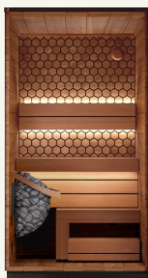

Viva 120

Our most compact, for one. Takes minimal space and is perfect for a private corner or terrace. Your personal sauna ready whenever you need a quiet reset.