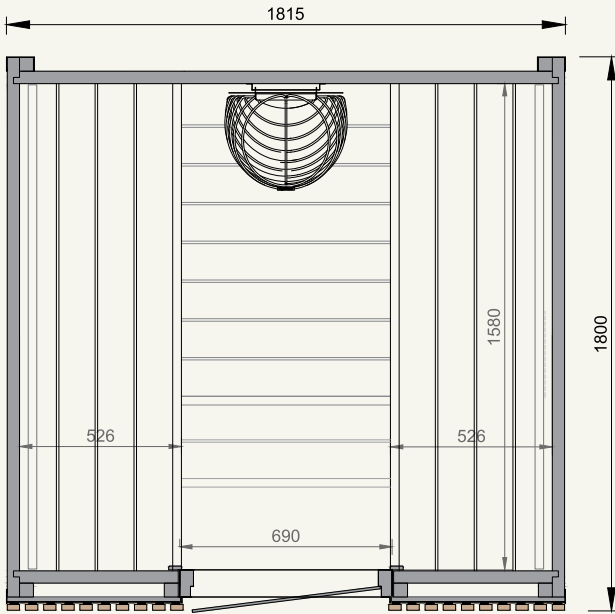

### IMPERIAL

Coverage area	1,6 (m <sup>2</sup> )	17,2 (ft <sup>2</sup> )
Steam room volume	2,7 (m <sup>3</sup> )	95,3 (ft <sup>3</sup> )
External dimensions	W1225xD1360xH2340 (mm)	W48,2"xD53,5"xH92,1" (in)
Internal dimensions	W1140xD1140xH2100 (mm)	W44,9"xD44,9"xH82,7" (in)
Weight	400 (kg)	882 (lb)
Pallet size	1.20x2.30x1.20 (m)	3.94x7.55x3.94 (ft)

# Viva 180

for 4 people

**technical information**

**METRIC**

**IMPERIAL**

Coverage area	3,3 (m <sup>2</sup> )	35,5 (ft <sup>2</sup> )
Steam room volume	5,8 (m <sup>3</sup> )	204,8 (ft <sup>3</sup> )
External dimensions	W1815xD1800xH2340 (mm)	W71,5"xD70,9"xH92,1" (in)
Internal dimensions	W1742xD1580xH2100 (mm)	W68,6"xD62,2"xH82,7" (in)
Weight	500 (kg)	1102 (lb)
Pallet size	1.20x2.30x1.20 (m)	3.94x7.55x3.94 (ft)