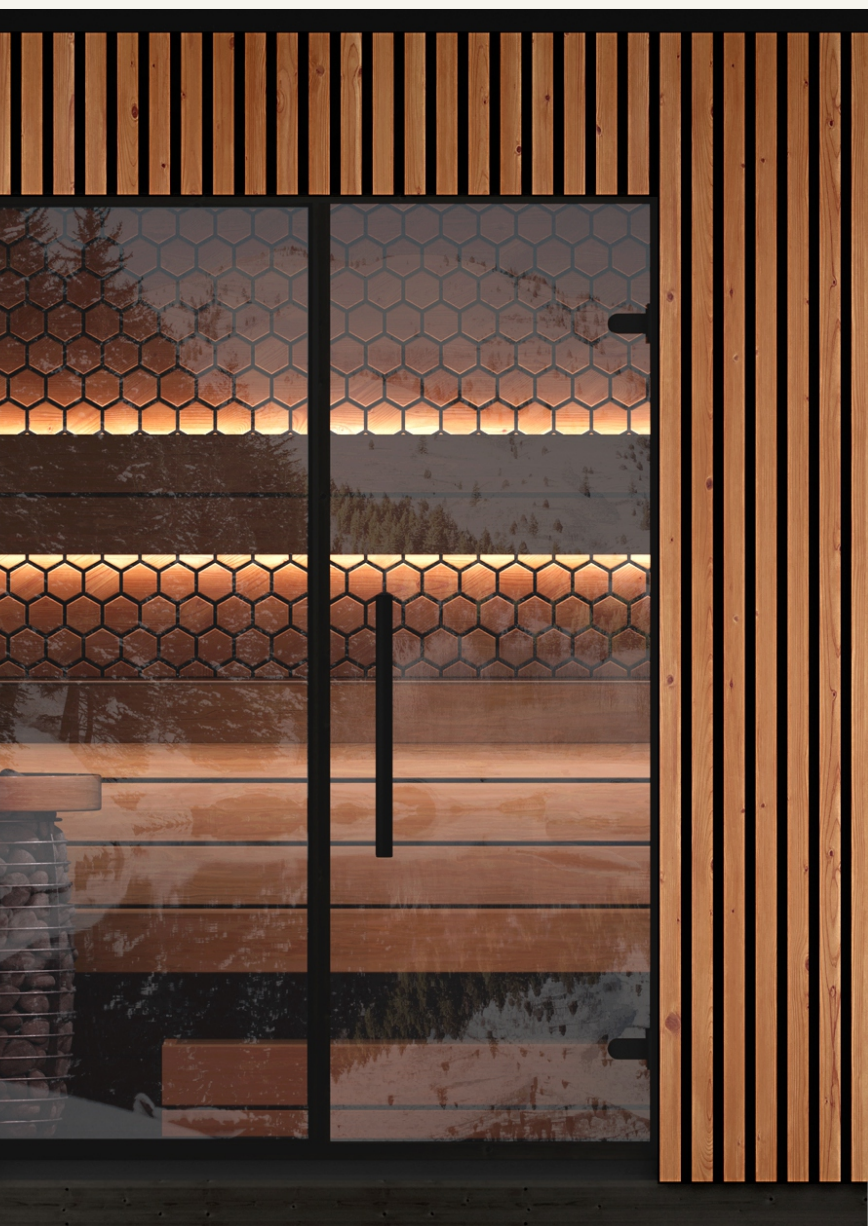

Leil<sup>®</sup>  
SAUNAS

Viva

Outdoor Sauna Collection

[leilsaunas.com](https://leilsaunas.com)

Lei<sup>®</sup>  
SAUNAS

A vertical photograph of a dense evergreen forest. The scene is heavily misted, with a soft, ethereal light filtering through the trees. The foreground shows sharp, dark green conifers, while the background fades into a white, hazy sky. The overall mood is peaceful and serene.