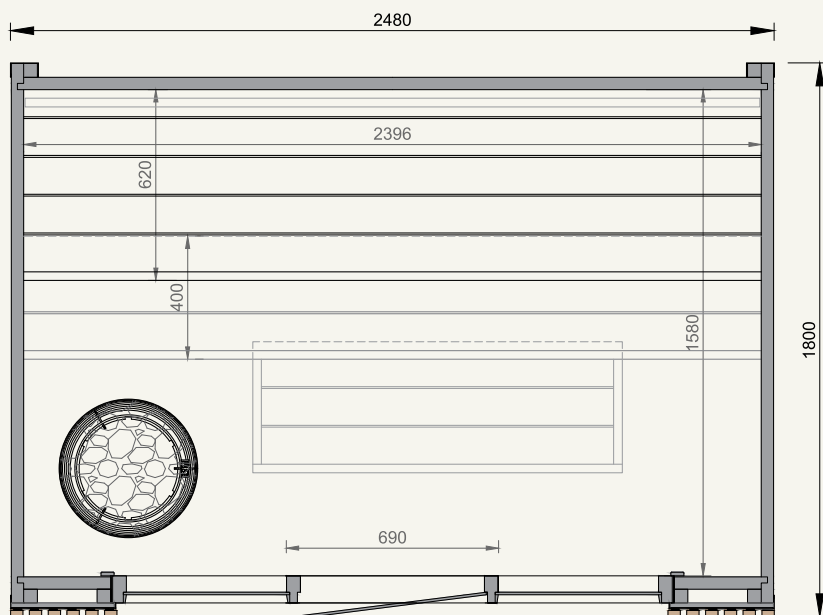

technical information

METRIC

IMPERIAL

Coverage area	4,5 (m²)	48,4 (ft²)
Steam room volume	8,6 (m³)	303,7 (ft³)
External dimensions	W2480xD1800xH2520 (mm)	W97,6"xD70,9"xH99,2" (in)
Internal dimensions	W2396xD1580xH2280 (mm)	W94,3"xD62,2"xH89,8" (in)
Weight	850 (kg)	1874 (lb)
Pallet size	1.20x2.50x1.20 (m)	3.94x8.20x3.94 (ft)

suitable with

Electric heater	✓
Wood burning heater	✓