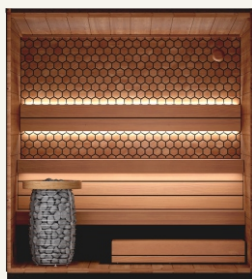

Viva 210

For three. Extra shoulder room with the option to recline. The ideal middle ground when you want a compact footprint without giving up comfort.