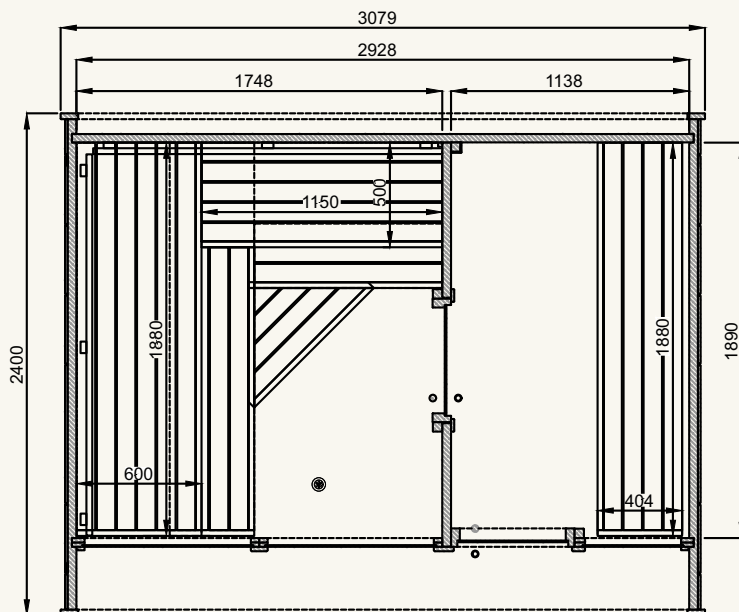

technical information

2.4

2.6

Coverage area

7,4 (m²)

8,0 (m²)

Steam room volume

6,0 (m³)

7,0 (m³)

External dimensions

W3079xD2400xH2200 (mm)

W3079xD2600xH2200 (mm)

Internal dimensions

W2928xD1890xH2040 (mm)

W2928xD2090xH2040 (mm)

Weight

1300 (kg)

1400 (kg)

Pallet size

1.20x3.15x1.20 (m)

1.20x3.15x1.20 (m)

suitable with

Electric heater

✓

Wood burning heater

✓