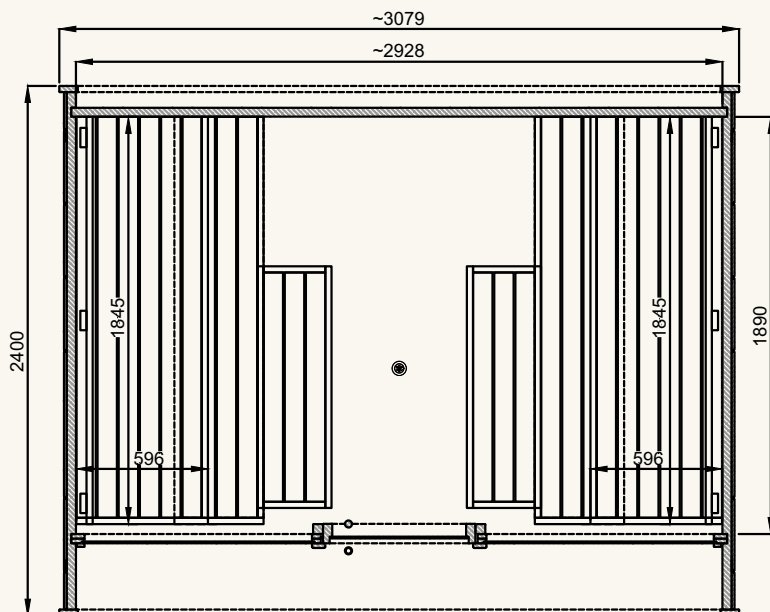

## technical information

Coverage area	6,4 (m <sup>2</sup> )
Steam room volume	9,0 (m <sup>3</sup> )
External dimensions	W3079xD2060xH2200 (mm)
Internal dimensions	W2928xD1600xH2040 (mm)
Weight	1175 (kg)
Pallet size	1.20x3.15x1.20 (m)

# Round Cube Single

for 6 people (2.0) / for 6-8 people (2.4) / for 8 people (2.6)

technical information	2.0	2.4	2.6
Coverage area	6,3 (m <sup>2</sup> )	7,4 (m <sup>2</sup> )	8,0 (m <sup>2</sup> )
Steam room volume	8,0 (m <sup>3</sup> )	10,0 (m <sup>3</sup> )	12,0 (m <sup>3</sup> )
External dimensions	W3079xD2060xH2200 (mm)	D2400 (mm)	D2600 (mm)
Internal dimensions	W2928xD1600xH2040 (mm)	D1890 (mm)	D2090 (mm)
Weight	1100 (kg)	1290 (kg)	1330 (kg)
Pallet size	1.20x3.15x1.20 (m)	1.20x3.15x1.20 (m)	1.20x3.15x1.20 (m)