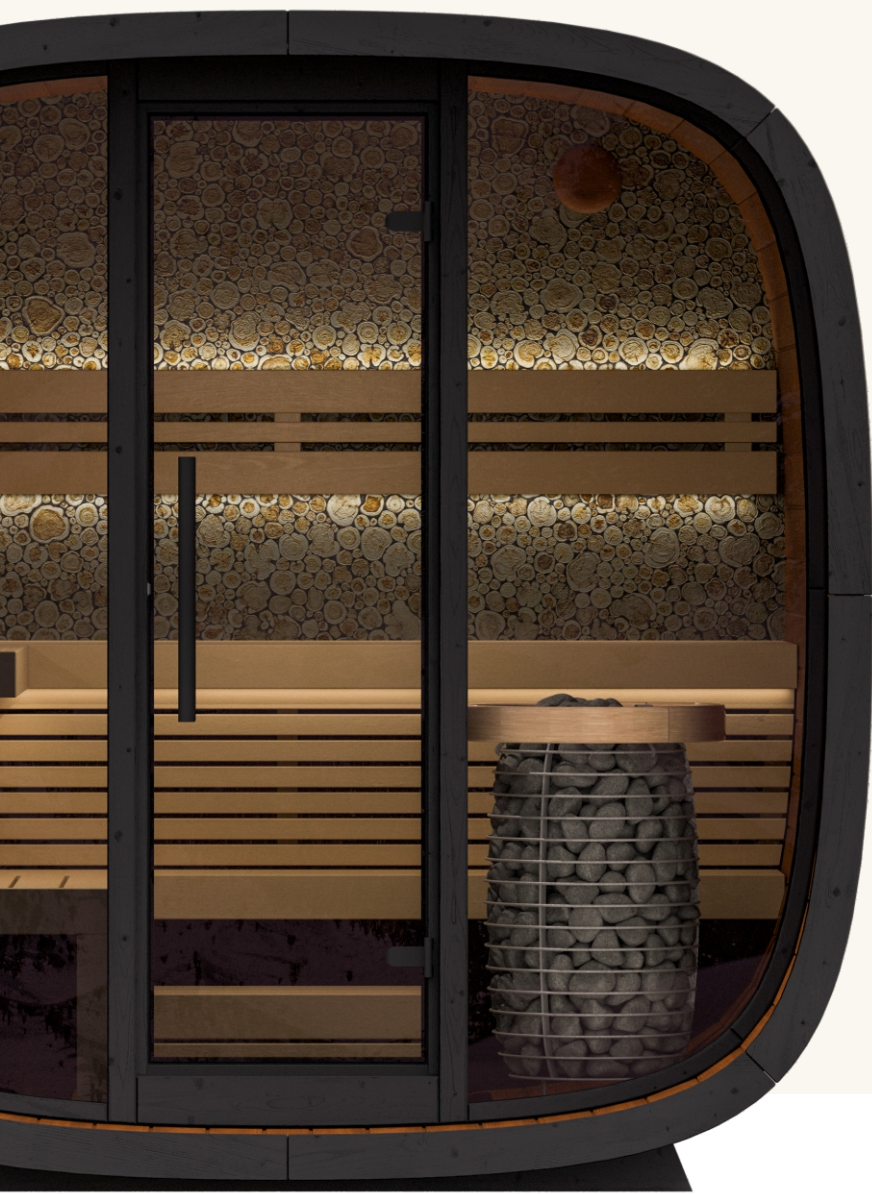

Leil<sup>®</sup>  
SAUNAS

Round Cube<sup>®</sup>  
Outdoor Sauna Collection

[leilsaunas.com](https://leilsaunas.com)

Lei<sup>®</sup>  
SAUNAS

A vertical photograph of a dense evergreen forest. The scene is heavily misted, with a soft, ethereal light filtering through the trees. The foreground shows sharp, dark green conifers, while the background fades into a white, hazy mist. The overall mood is peaceful and serene.