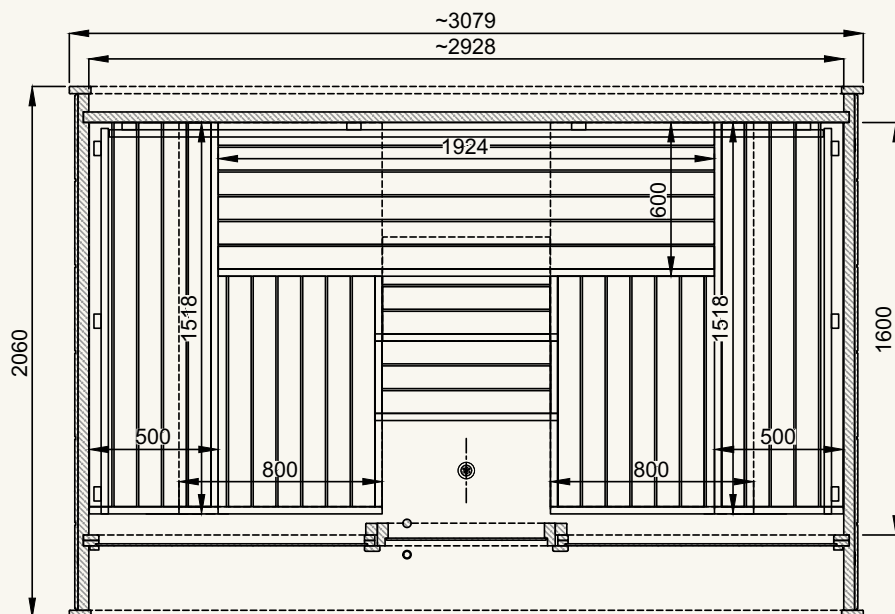

# Round Cube Mini

for 4 people (2.0) / for 5 people (2.4)

technical information	2.0	2.4
Coverage area	4,4 (m <sup>2</sup> )	5,3 (m <sup>2</sup> )
Steam room volume	6,0 (m <sup>3</sup> )	8,0 (m <sup>3</sup> )
External dimensions	W2184xD2060xH2200 (mm)	W2184xD2460xH2200 (mm)
Internal dimensions	W2038xD1600xH2040 (mm)	W2038xD2000xH2040 (mm)
Weight	900 (kg)	990 (kg)
Pallet size	1.20x2.25x1.20 (m)	1.20x2.45x1.20 (m)

## technical information

Coverage area	6,4 (m <sup>2</sup> )
Steam room volume	9,0 (m <sup>3</sup> )
External dimensions	W3079xD2060xH2200 (mm)
Internal dimensions	W2928xD1600xH2040 (mm)
Weight	1175 (kg)
Pallet size	1.20x3.15x1.20 (m)