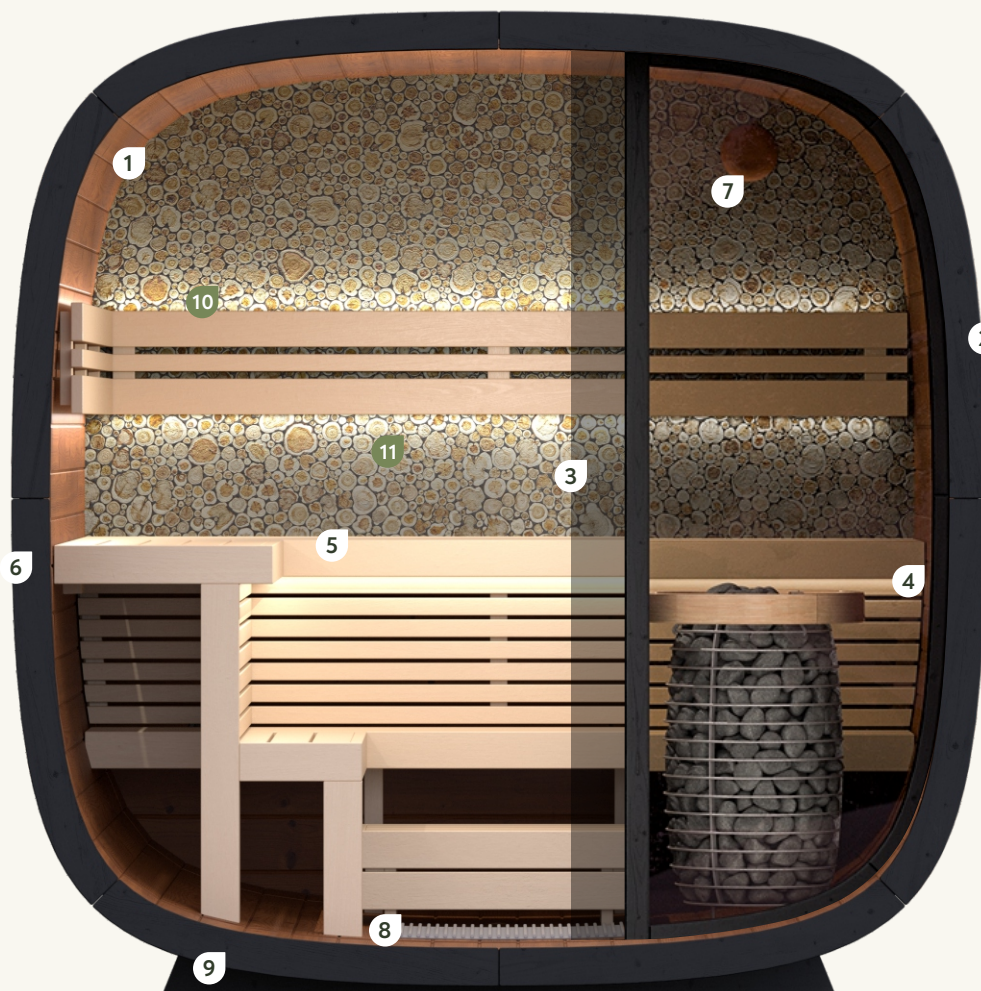

● **standard set includes**

1	Walls	40mm Thermowood
2	Roof	Shingle roof, Black
3	External door	Tempered glass door with premium handle
4	Front wall	Double mirror glass, 20mm, tempered
5	Benches	3-level benches with bench skirts and back rests
6	Arches	Full circle arches for front and back wall, painted black
7	Ventilation	3-4x ventilation openings
8	Floor cover	Nerostep plastic grid mats
9	Baseframe and external mouldings	Painted black

● **additional extras**

10 **Lighting**

LED-strips under the bench and/or behind back rest

11 **Juniper Wall**

Healing juniper wall on the back wall with wonderful scent

● **available glass tones**

MIRROR

BRONZE

BLACK

assembly and delivery

All models are delivered in details as a DIY kit (not assembled) with instruction manual.