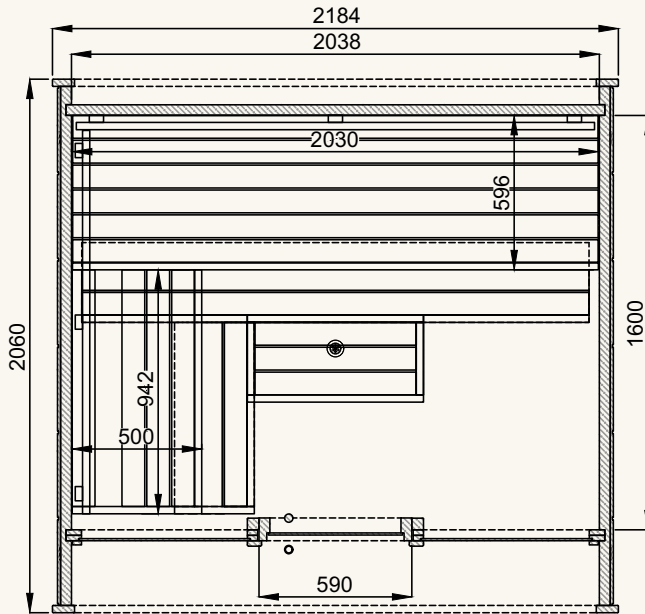

# Round Cube Mini

for 4 people (2.0) / for 5 people (2.4)

technical information	2.0	2.4
Coverage area	4,4 (m <sup>2</sup> )	5,3 (m <sup>2</sup> )
Steam room volume	6,0 (m <sup>3</sup> )	8,0 (m <sup>3</sup> )
External dimensions	W2184xD2060xH2200 (mm)	W2184xD2460xH2200 (mm)
Internal dimensions	W2038xD1600xH2040 (mm)	W2038xD2000xH2040 (mm)
Weight	900 (kg)	990 (kg)
Pallet size	1.20x2.25x1.20 (m)	1.20x2.45x1.20 (m)