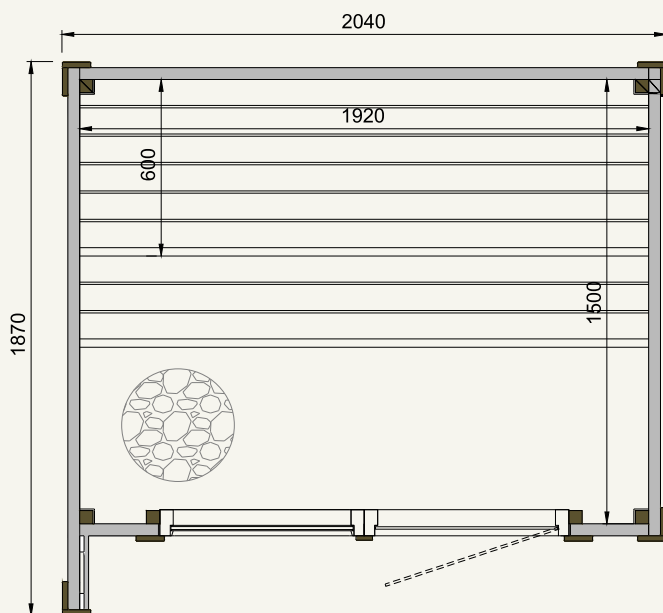

## technical information

Coverage area	3,8 (m <sup>2</sup> )
Steam room volume	5,8 (m <sup>3</sup> )
External dimensions	W2040xD1870xH2410 (mm)
Internal dimensions	W1920xD1500xH2030 (mm)
Weight	650 (kg)
Pallet size	1.20x2.45x1.25 (m)