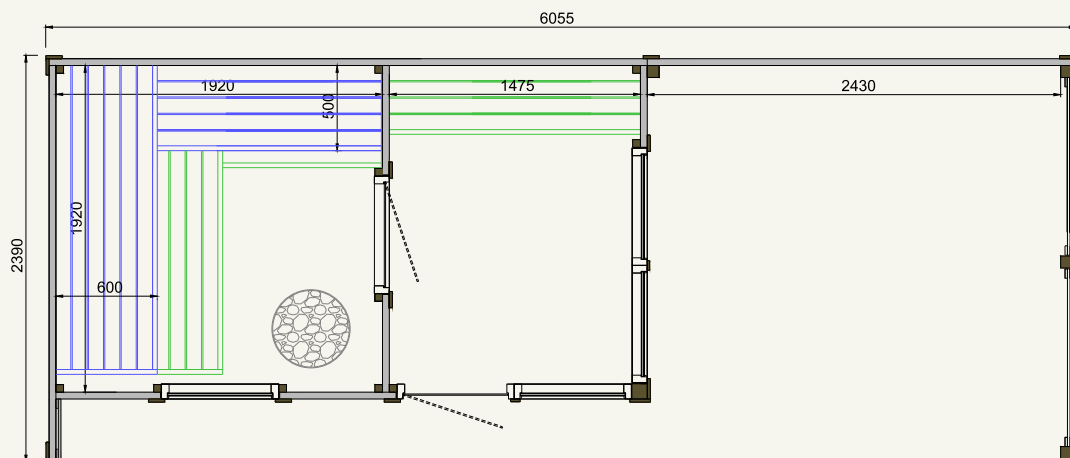

technical information

Coverage area	14,5 (m²)
Steam room volume	8,0 (m³)
External dimensions	W6055xD2390xH2410 (mm)
Internal dimensions	W1920xD1920xH2170 (mm)
Weight	1850 (kg)
Pallet size	1.20x6.00x1.25 (m)

suitable with

Electric heater	✓
Wood burning heater	✓