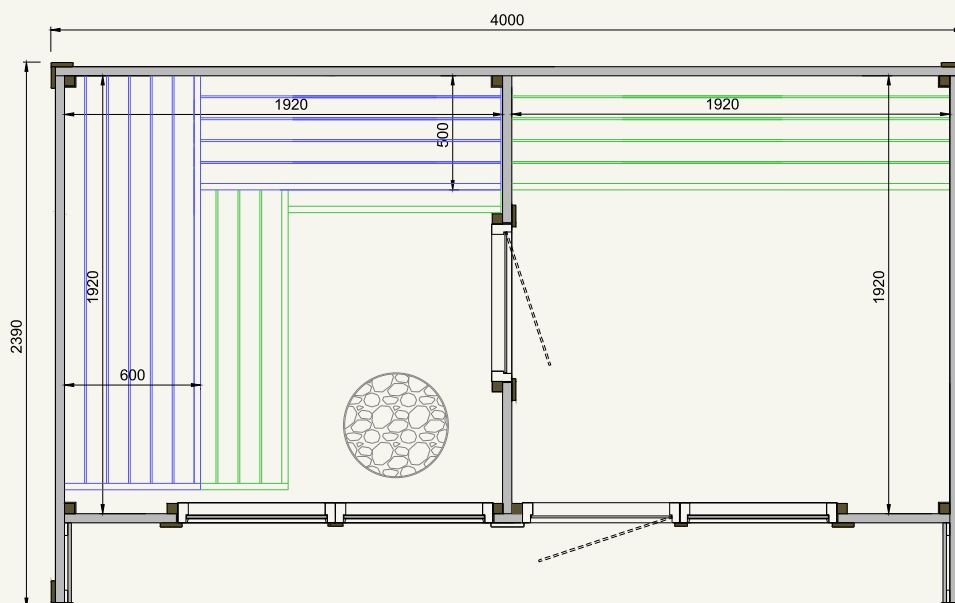

## technical information

Coverage area	8,0 (m <sup>2</sup> )
Steam room volume	8,1 (m <sup>3</sup> )
External dimensions	W3330xD2390xH2410 (mm)
Internal dimensions	W2085xD1920xH2030 (mm)
Weight	1280 (kg)
Pallet size	1.20x3.80x1.25 (m)

## technical information

Coverage area	9,6 (m <sup>2</sup> )
Steam room volume	7,5 (m <sup>3</sup> )
External dimensions	W4000xD2390xH2410 (mm)
Internal dimensions	W1920xD1920xH2030 (mm)
Weight	1570 (kg)
Pallet size	1.20x4.00x1.25 (m)