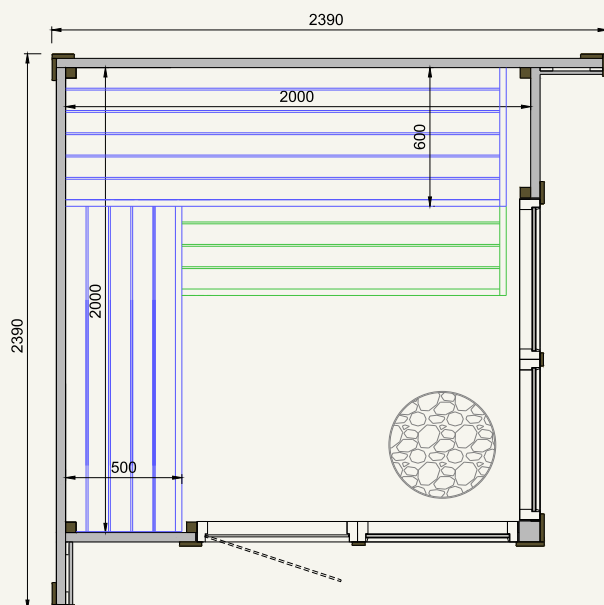

## technical information

Coverage area	5,1 (m <sup>2</sup> )
Steam room volume	8,1 (m <sup>3</sup> )
External dimensions	W2340xD2190xH2410 (mm)
Internal dimensions	W2220xD1820xH2030 (mm)
Weight	850 (kg)
Pallet size	1.20x2.55x1.25 (m)

## technical information

Coverage area	5,7 (m <sup>2</sup> )
Steam room volume	8,1 (m <sup>3</sup> )
External dimensions	W2390xD2390xH2410 (mm)
Internal dimensions	W2000xD2000xH2030 (mm)
Weight	950 (kg)
Pallet size	1.20x2.85x1.25 (m)