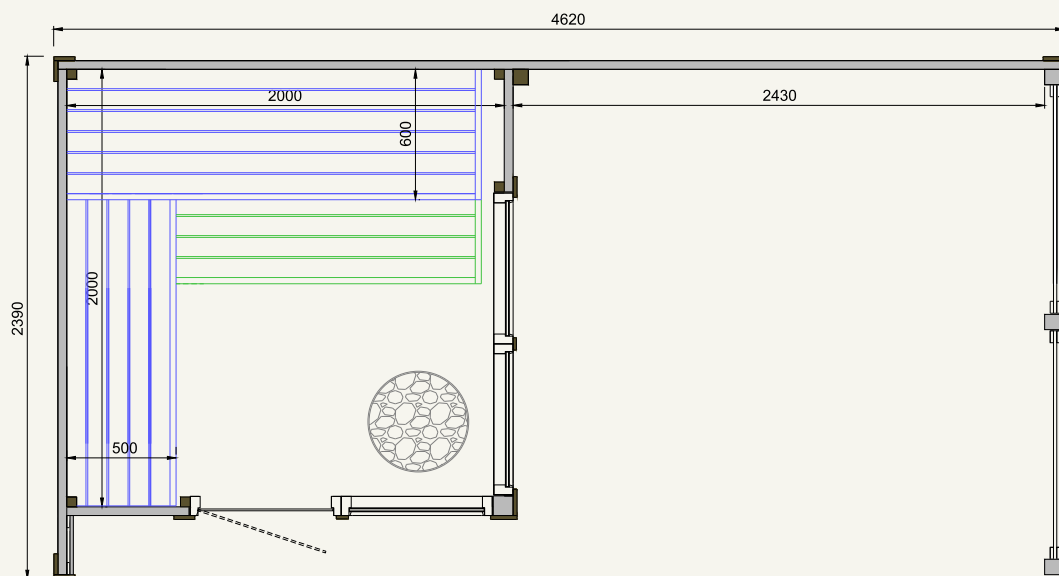

technical information

Coverage area	11,0 (m²)
Steam room volume	8,7 (m³)
External dimensions	W4620xD2390xH2410 (mm)
Internal dimensions	W2000xD2000xH2170 (mm)
Weight	1300 (kg)
Pallet size	1.20x4.68x1.25 (m)

suitable with

Electric heater	✓
Wood burning heater	✓