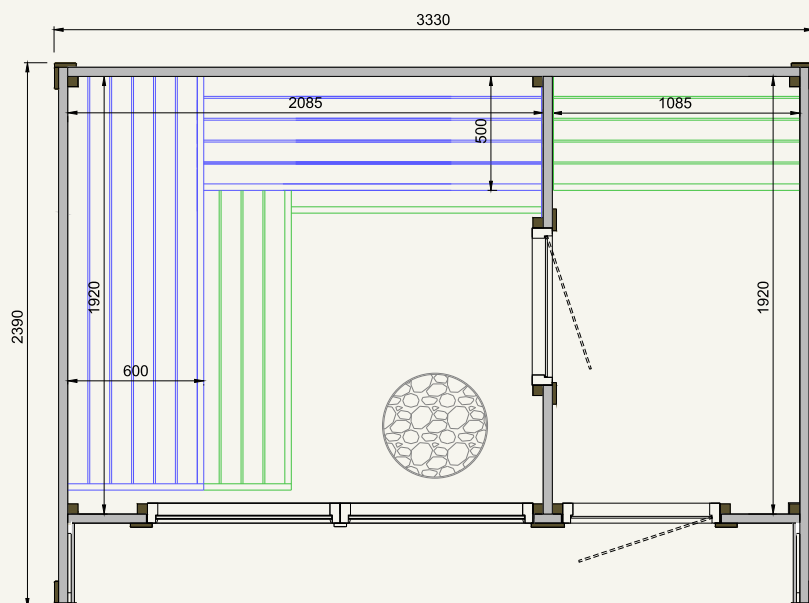

## technical information

Coverage area	11,0 (m <sup>2</sup> )
Steam room volume	8,7 (m <sup>3</sup> )
External dimensions	W4620xD2390xH2410 (mm)
Internal dimensions	W2000xD2000xH2170 (mm)
Weight	1300 (kg)
Pallet size	1.20x4.68x1.25 (m)

## technical information

Coverage area	8,0 (m <sup>2</sup> )
Steam room volume	8,1 (m <sup>3</sup> )
External dimensions	W3330xD2390xH2410 (mm)
Internal dimensions	W2085xD1920xH2030 (mm)
Weight	1280 (kg)
Pallet size	1.20x3.80x1.25 (m)