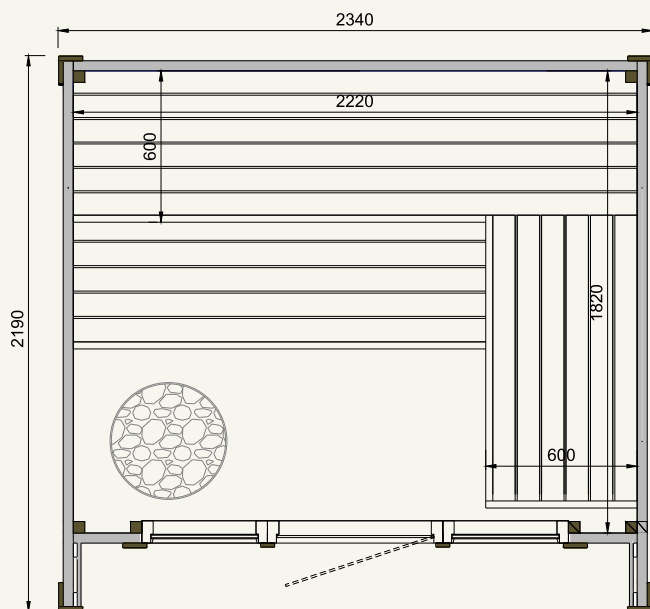

## technical information

Coverage area	3,8 (m <sup>2</sup> )
Steam room volume	5,8 (m <sup>3</sup> )
External dimensions	W2040xD1870xH2410 (mm)
Internal dimensions	W1920xD1500xH2030 (mm)
Weight	650 (kg)
Pallet size	1.20x2.45x1.25 (m)

## technical information

Coverage area	5,1 (m <sup>2</sup> )
Steam room volume	8,1 (m <sup>3</sup> )
External dimensions	W2340xD2190xH2410 (mm)
Internal dimensions	W2220xD1820xH2030 (mm)
Weight	850 (kg)
Pallet size	1.20x2.55x1.25 (m)